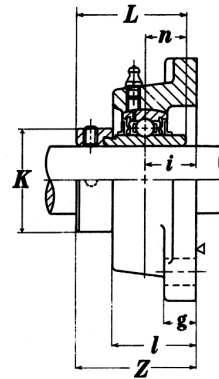

FIT Bearings®
The Brand that Fits

MOUNTED UNITS
UELFS 200 Flange Units (4-Bolt, Square)
Eccentric Locking Collar Type, Normal Duty

ISO 9001:2000	DIMENSIONS												BOLT	COMPONENTS		WT.	
Part Number	d	d	a	e	i	g	l	Z	s	L	n	K	Thread Size	Bearing Number	Housing Number	lbs	
	inch	mm	inch														
UELFS201-8	1/2												3/8-24UNF	UEL201-8	FS201	1.76	
UELFS202		15												UEL202	FS202		
202-10	5/8													202-10	FS202		
UELFS203		17	3.3	2.5	0.7	0.5	1.0	1.8	0.4	1.7	0.6	1.3		UEL203	FS203		
203-11	11/16													203-11	FS203		
UELFS204-12		20											3/8-24UNF	UEL204-12	FS204	1.98	
204	3/4													204	FS204		
UELFS205-14	7/8													UEL205-14			
205-15	15/16													205-15	FS205		
205		25	3.7	2.7	0.7	0.5	1.1	1.8	0.4	1.7	0.6	1.5	205				
205-16	1												205-16				
UELFS206-18	1 1/8												3/8-24UNF	UEL206-18		2.87	
206		30												206	FS206		
206-19	1 3/16		4.2	3.2	0.7	0.6	1.3	1.9	0.4	1.9	0.7	1.7		206-19			
206-20	1 1/4													206-20			
UELFS207-20	1 1/4												7/16-20UNF	UEL207-20		3.97	
207-21	1 5/16													207-21			
207-22	1 3/8		4.6	3.6	0.8	0.6	1.3	2.1	0.5	2.0	0.7	2.1		207-22	FS207		
207		35												207			
207-23	1 7/16													207-23			
UELFS208-24	1 1/2												7/16-20UNF	UEL208-24		4.63	
208-25	1 9/16		5.1	4.0	0.9	0.6	1.5	2.3	0.5	2.2	0.8	2.3		208-25	FS208		
208		40												208			