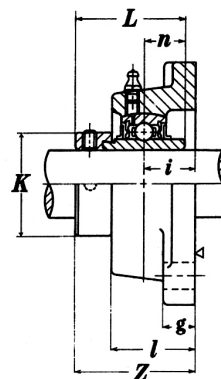

FIT Bearings®
The Brand that Fits

MOUNTED UNITS
UELFS 200 Flange Units (4-Bolt, Square)
Eccentric Locking Collar Type, Normal Duty

ISO 9001:2000	DIMENSIONS												BOLT	COMPONENTS		WT.	
Part Number	d	d	a	e	i	g	l	Z	s	L	n	K	Thread Size	Bearing Number	Housing Number	lbs	
	inch	mm	inch														
UELFS209-26	1 5/8													1/2-20UNF	UEL209-26	FS209	5.51
209-27	1 11/16		5.3	4.1	0.9	0.7	1.5	2.3	0.6	2.2	0.8	2.5	209-27				
209-28	1 3/4												209-28				
209		45											209				
UELFS210-30	1 7/8												5/8-18UNF	UEL210-30	FS210	6.39	
210-31	1 15/16		5.6	4.3	1.0	0.7	1.7	2.6	0.7	2.4	0.9	2.7		210-31			
210		50												210			
UELFS211-32	2												5/8-18UNF	UEL211-32	FS211	9.26	
211-34	2 1/8		6.3	5.1	1.2	0.8	1.9	2.9	0.7	2.8	1.0	3.0		211-34			
211		55												211			
211-35	2 3/16													211-35			
UELFS212-36	2 1/4												5/8-18UNF	UEL212-36	FS212	11.46	
212		60	6.8	5.6	1.3	0.8	2.0	3.1	0.7	3.0	1.2	3.3		212			
212-38	2 3/8													212-38			
212-39	2 7/16													212-39			