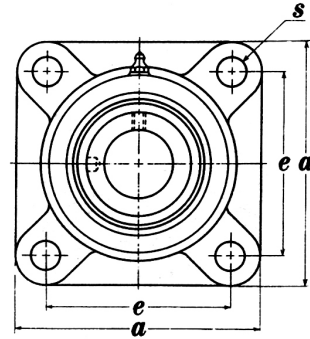

FIT Bearings®
The Brand that Fits

MOUNTED UNITS
UELFS 200 Flange Units (4-Bolt, Square)
Eccentric Locking Collar Type, Normal Duty

ISO 9001:2000	DIMENSIONS												BOLT	COMPONENTS		WT.	
Part Number	d	d	a	e	i	g	l	Z	s	L	n	K	Thread Size	Bearing Number	Housing Number	lbs	
	inch	mm	inch														
UELFS201-8	1/2												3/8-24UNF	UEL201-8	FS201	1.76	
UELFS202		15												UEL202	FS202		
202-10	5/8													202-10	FS202		
UELFS203		17	3.3	2.5	0.7	0.5	1.0	1.8	0.4	1.7	0.6	1.3		UEL203	FS203		
203-11	11/16													203-11	FS203		
UELFS204-12		20											3/8-24UNF	UEL204-12	FS204	1.98	
204	3/4													204	FS204		
UELFS205-14	7/8													UEL205-14			
205-15	15/16													205-15	FS205		
205		25	3.7	2.7	0.7	0.5	1.1	1.8	0.4	1.7	0.6	1.5	205				
205-16	1												205-16				
UELFS206-18	1 1/8												3/8-24UNF	UEL206-18		2.87	
206		30												206	FS206		
206-19	1 3/16		4.2	3.2	0.7	0.6	1.3	1.9	0.4	1.9	0.7	1.7		206-19			
206-20	1 1/4													206-20			
UELFS207-20	1 1/4												7/16-20UNF	UEL207-20		3.97	
207-21	1 5/16													207-21			
207-22	1 3/8		4.6	3.6	0.8	0.6	1.3	2.1	0.5	2.0	0.7	2.1		207-22	FS207		
207		35												207			
207-23	1 7/16													207-23			
UELFS208-24	1 1/2												7/16-20UNF	UEL208-24		4.63	
208-25	1 9/16		5.1	4.0	0.9	0.6	1.5	2.3	0.5	2.2	0.8	2.3		208-25	FS208		
208		40												208			