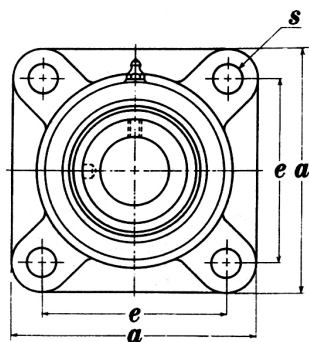

FIT Bearings®
The Brand that Fits

MOUNTED UNITS
UELFS 200 Flange Units (4-Bolt, Square)
Eccentric Locking Collar Type, Normal Duty

ISO 9001:2000	DIMENSIONS												BOLT	COMPONENTS		WT.	
Part Number	d	d	a	e	i	g	l	Z	s	L	n	K	Thread Size	Bearing Number	Housing Number	lbs	
	inch	mm	inch														
UELFS209-26	1 5/8													1/2-20UNF	UEL209-26	FS209	5.51
209-27	1 11/16		5.3	4.1	0.9	0.7	1.5	2.3	0.6	2.2	0.8	2.5	209-27				
209-28	1 3/4												209-28				
209		45											209				
UELFS210-30	1 7/8												5/8-18UNF	UEL210-30	FS210	6.39	
210-31	1 15/16		5.6	4.3	1.0	0.7	1.7	2.6	0.7	2.4	0.9	2.7		210-31			
210		50												210			
UELFS211-32	2												5/8-18UNF	UEL211-32	FS211	9.26	
211-34	2 1/8		6.3	5.1	1.2	0.8	1.9	2.9	0.7	2.8	1.0	3.0		211-34			
211		55												211			
211-35	2 3/16													211-35			
UELFS212-36	2 1/4												5/8-18UNF	UEL212-36	FS212	11.46	
212		60	6.8	5.6	1.3	0.8	2.0	3.1	0.7	3.0	1.2	3.3		212			
212-38	2 3/8													212-38			
212-39	2 7/16													212-39			